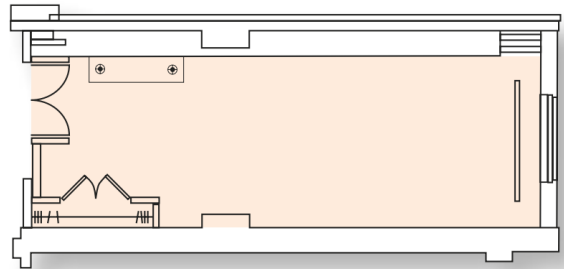

ROCCO FORTE
HOTELS

PRIVATE MEETING ROOMS

HOTEL AMIGO
BRUSSELS

AMBASSADOR

Rotonde

Ambassador A

Ambassador B

- Area: 225 m²
- Can be divided into 2 separate meeting rooms:
 - ✓ Rotonde: 56 m²
 - ✓ Ambassador A: 76.5 m²
 - ✓ Ambassador B: 112.5 m²
- Level: Ground floor
- Maximum capacity: 150 people in reception

HOTEL AMIGO
BRUSSELS

HORTA

- Area: 76 m²
- Level: First floor
- Maximum capacity: 45 people in theater shape

Horta

HOTEL AMIGO
BRUSSELS

HERGÉ

- Area: 54 m²
- Level: First floor
- Maximum capacity: 20 people in boardroom
- The room is located on the first floor and has a view of the Town Hall and the Grand Place.

Hergé A+ B

HOTEL AMIGO
BRUSSELS

VAN DE VELDE

- Area: 52 m²
- Level: Mezzanine
- Maximum capacity: 20 people in boardroom shape

Van de Velde

HOTEL AMIGO
BRUSSELS

BREL

- Area: 24 m²
- The room is located on the first floor and has a view of the Town Hall and the main entrance of the Hotel.
- Level: First floor
- Maximum capacity: 10 people in a boardroom shape