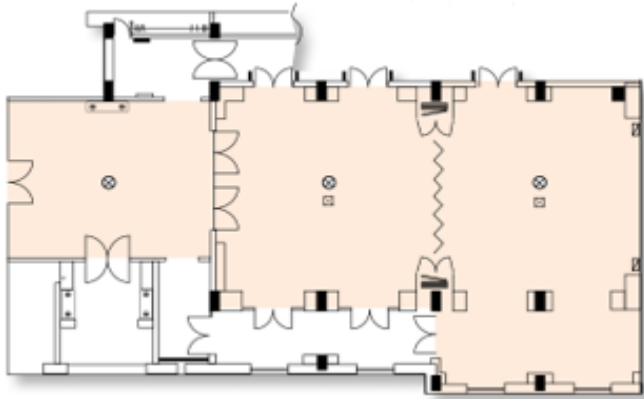

ROCCO FORTE
HOTELS

PRIVATE MEETING ROOMS

HOTEL AMIGO
BRUSSELS

AMBASSADOR

Rotonde

Ambassador A

Ambassador B

- Area: 225 m²
- Can be divided into 2 separate meeting rooms:
 - ✓ Rotonde: 56 m²
 - ✓ Ambassador A: 76.5 m²
 - ✓ Ambassador B: 112.5 m²
- Level: Ground floor
- Maximum capacity: 150 people in reception

HOTEL AMIGO
BRUSSELS

HORTA

- Area: 76 m²
- Level: First floor
- Maximum capacity: 45 people in theater shape

Horta

HOTEL AMIGO
BRUSSELS

HERGÉ

- Area: 54 m²
- Level: First floor
- Maximum capacity: 20 people in boardroom
- The room is located on the first floor and has a view of the Town Hall and the Grand Place.

Hergé A+ B

HOTEL AMIGO
BRUSSELS

VAN DE VELDE

- Area: 52 m²
- Level: Mezzanine
- Maximum capacity: 20 people in boardroom shape

Van de Velde

HOTEL AMIGO
BRUSSELS

BREL

- Area: 24 m²
- The room is located on the first floor and has a view of the Town Hall and the main entrance of the Hotel.
- Level: First floor
- Maximum capacity: 10 people in a boardroom shape