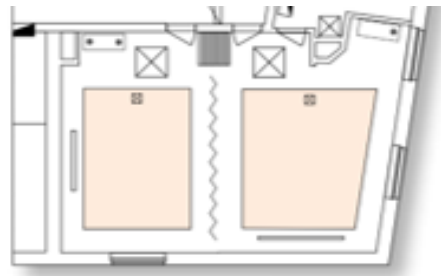

HOTEL AMIGO
BRUSSELS

HORTA

- Area: 76 m²
- Level: First floor
- Maximum capacity: 45 people in theater shape

Horta

HOTEL AMIGO
BRUSSELS

HERGÉ

- Area: 54 m²
- Level: First floor
- Maximum capacity: 20 people in boardroom
- The room is located on the first floor and has a view of the Town Hall and the Grand Place.

Hergé A+ B

HOTEL AMIGO
BRUSSELS

VAN DE VELDE

- Area: 52 m²
- Level: Mezzanine
- Maximum capacity: 20 people in boardroom shape

Van de Velde

HOTEL AMIGO
BRUSSELS

BREL

- Area: 24 m²
- The room is located on the first floor and has a view of the Town Hall and the main entrance of the Hotel.
- Level: First floor
- Maximum capacity: 10 people in a boardroom shape

Brel

HOTEL AMIGO
BRUSSELS

CAPACITY

	Size	Dimensions L x W x H	Boardroom	Cabaret	Classroom	Dinner	Reception	Theatre	U-Shape	Floor
Ambassador A	76.5m ²	9 x 8.5 x 4m								
	823ft ²	30' x 28' x 13'	24	35	40	45	80	60	24	Ground
Ambassador B	112.5m ²	12.5 x 9 x 4m								
	1211ft ²	41' x 30' x 13'	18	25	45	50	80	40	18	Ground
Ambassador A+B	225m ²	18 x 12.5 x 4m								
	2421ft ²	59' x 41' x 13'	40	60	100	120	200	120	45	Ground
Ambassador A+B+Rotonde	244m ²	25 x 20.5 x 4m								
	2625ft ²	82' x 67' x 13'	-	-	-	160	250	-	-	Ground
Rotonde	56m ²	7 x 8 x 4m								
	603ft ²	23' x 26' x 13'	-	-	-	40	65	-	-	Ground
Van de Velde	51.4m ²	14.7 x 3.5 x 2.2m								
	554ft ²	48' x 11' x 7'	20	-	-	20	25	30	-	Mezzanine
Brel	24.4m ²	6.2 x 3.9 x 2.5m								
	264ft ²	20' x 12' x 8'	10	-	-	8	-	-	-	First
Hergé A	29.4m ²	5.5 x 5.3 x 2.2m								
	317ft ²	18' x 13' x 7'	10	-	-	10	15	-	-	First
Hergé B	24.2m ²	4.4 x 5.5 x 2.2m								
	260ft ²	14' x 18' x 7'	10	-	-	10	15	-	-	First
Hergé A+B	53.8m ²	9.7 x 5.5 x 2.2m								
	579ft ²	31' x 18' x 7'	20	-	-	20	30	-	-	First
Horta	76.7m ²	13.7 x 5.6 x 2.4m								
	826ft ²	44' x 18' x 8'	30	30	34	40	45	45	24	First